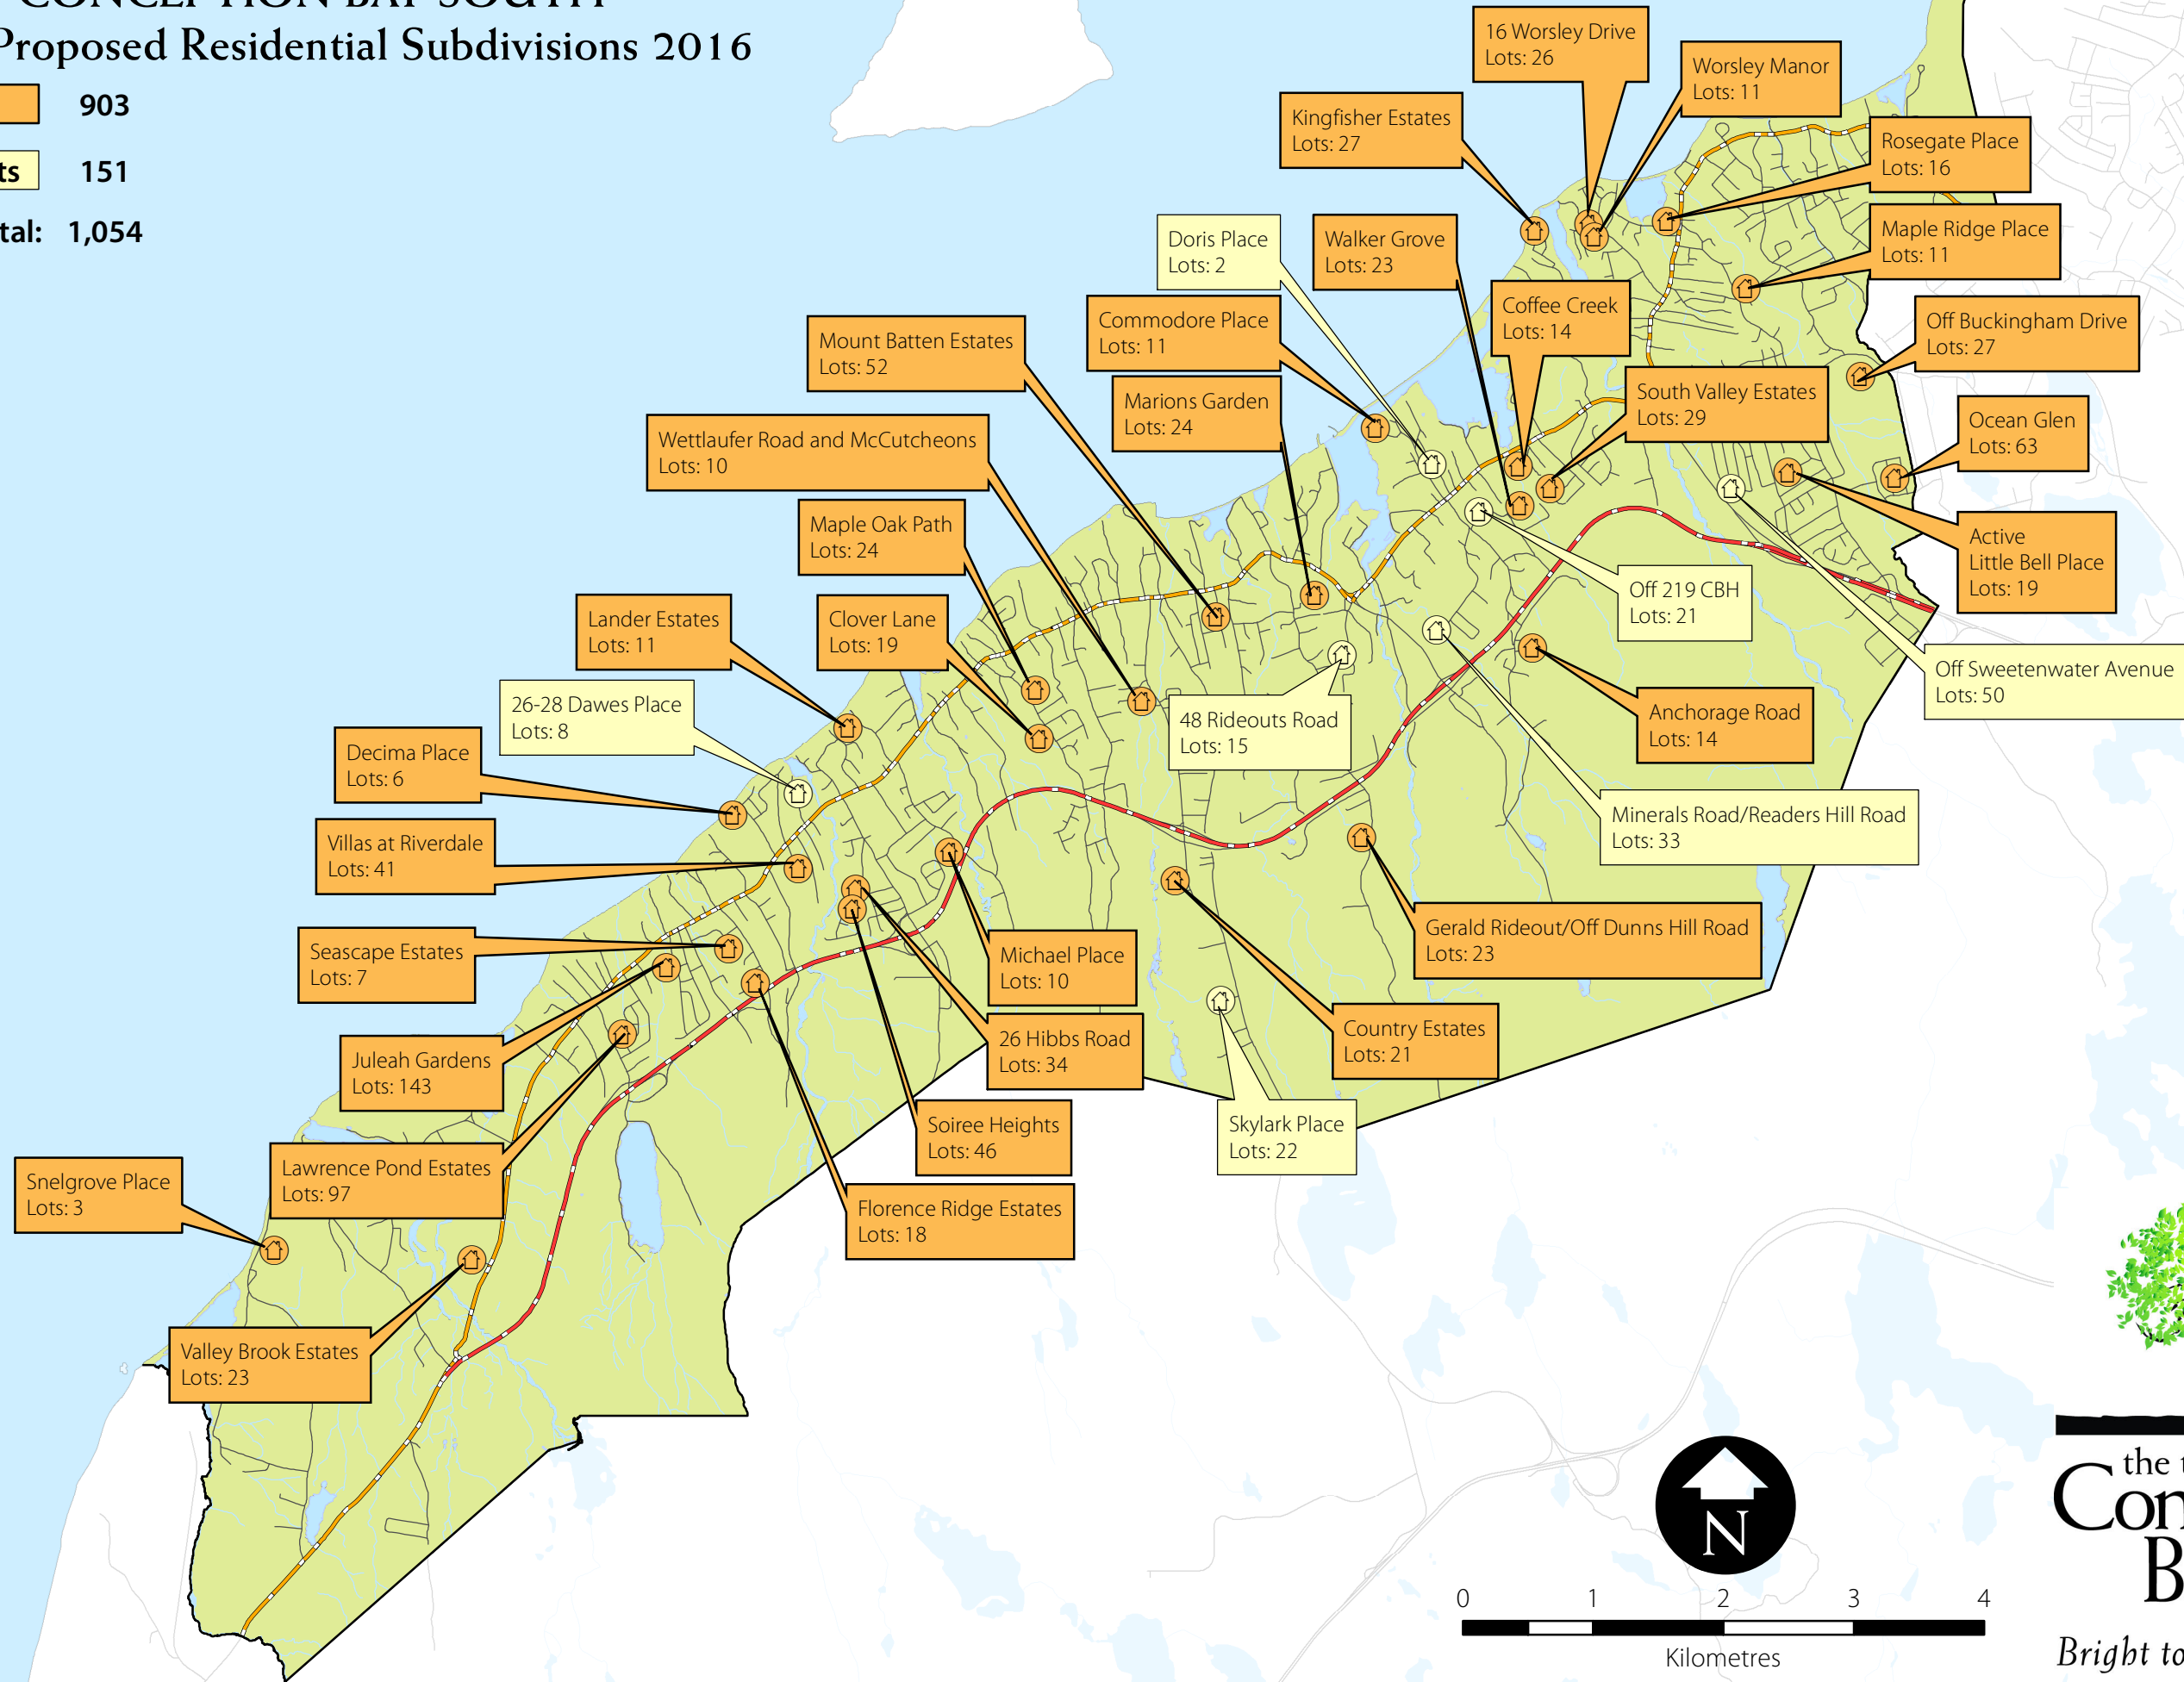

TOWN OF CONCEPTION BAY SOUTH

Active and Proposed Residential Subdivisions 2016

Active Lots 903

Proposed Lots 151

Total: 1,054

the town of
Conception Bay South
Bright town. Bright future.