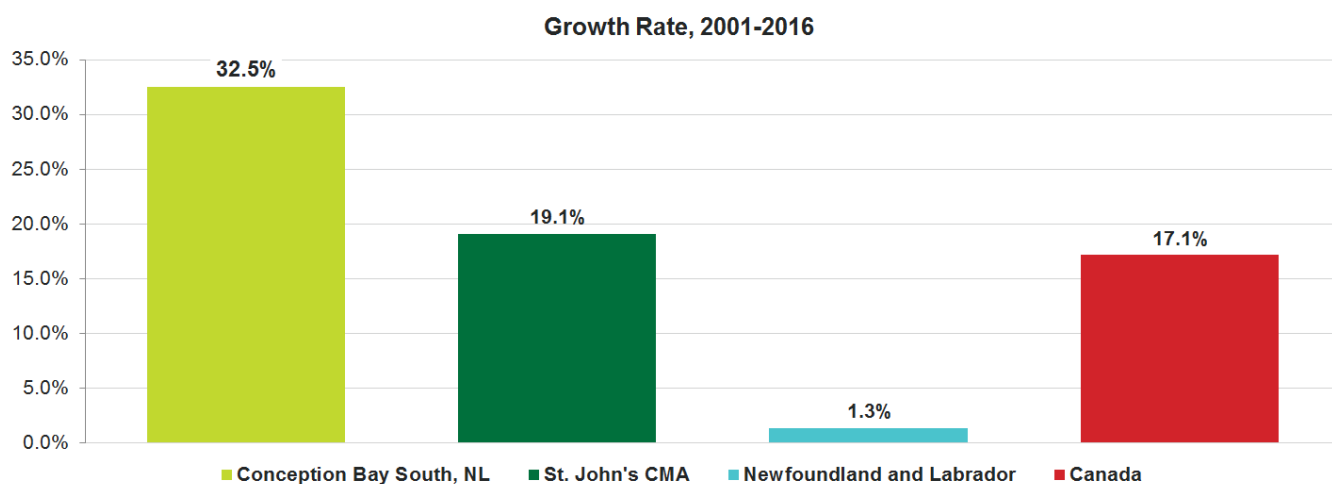

Census Made Simple Release 1

Population and Dwelling Counts

Population Counts

Quick Facts

- In 2016, Conception Bay South had a population of 26,199, representing a percentage change of 5.4% from 2011. This compares to the provincial average growth of 1.0%.
- In the last 15 years, Conception Bay South has had a total population growth of 6,427.
- In the last 5 years, the average annual growth rate has been 1.1% or 270 residents per year. Comparatively, the Province has grown 0.2% per year, while Canada has grown 1.0% per year.
- Conception Bay South is part of the census metropolitan area of St. John's, which grew 4.6% in the last 5 years.

Census Made Simple Release 1

Population and Dwelling Counts

Population Comparison

Census Made Simple Release 1

Population and Dwelling Counts

Dwelling Counts

Quick Facts

- In 2016, Conception Bay South had 10,553 private dwellings. The change in private dwellings from 2011 was 10.8%. For the St. John's CMA as a whole, the number of private dwellings increased 9.2%.
- Conception Bay South has a population density of 443.3 persons per square kilometre. This compares to the provincial density of 1.4 persons per square kilometre.