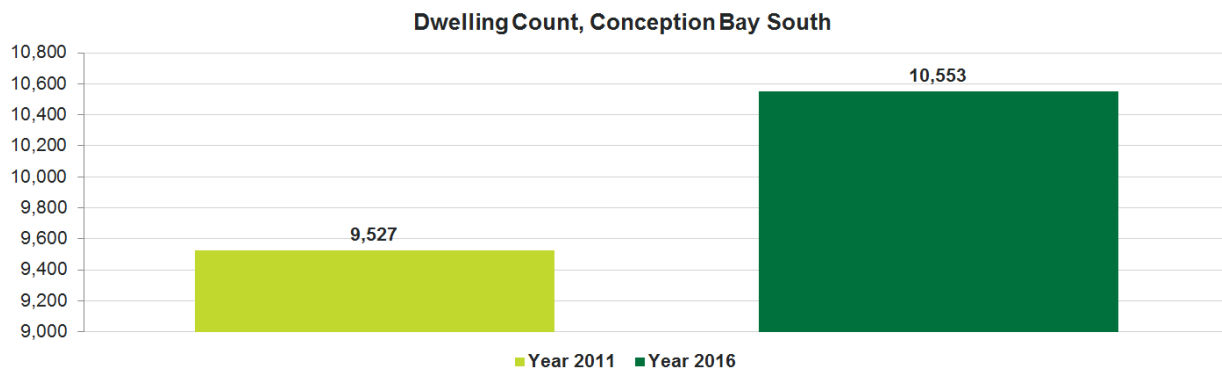

Census Made Simple Release 1

Population and Dwelling Counts

Population Counts

Quick Facts

- In 2016, Conception Bay South had a population of 26,199, representing a percentage change of 5.4% from 2011. This compares to the provincial average growth of 1.0%.
- In the last 15 years, Conception Bay South has had a total population growth of 6,427.
- In the last 5 years, the average annual growth rate has been 1.1% or 270 residents per year. Comparatively, the Province has grown 0.2% per year, while Canada has grown 1.0% per year.
- Conception Bay South is part of the census metropolitan area of St. John's, which grew 4.6% in the last 5 years.

Census Made Simple Release 1

Population and Dwelling Counts

Population Comparison

Census Made Simple Release 1

Population and Dwelling Counts

Dwelling Counts

Quick Facts

- In 2016, Conception Bay South had 10,553 private dwellings. The change in private dwellings from 2011 was 10.8%. For the St. John's CMA as a whole, the number of private dwellings increased 9.2%.
- Conception Bay South has a population density of 443.3 persons per square kilometre. This compares to the provincial density of 1.4 persons per square kilometre.