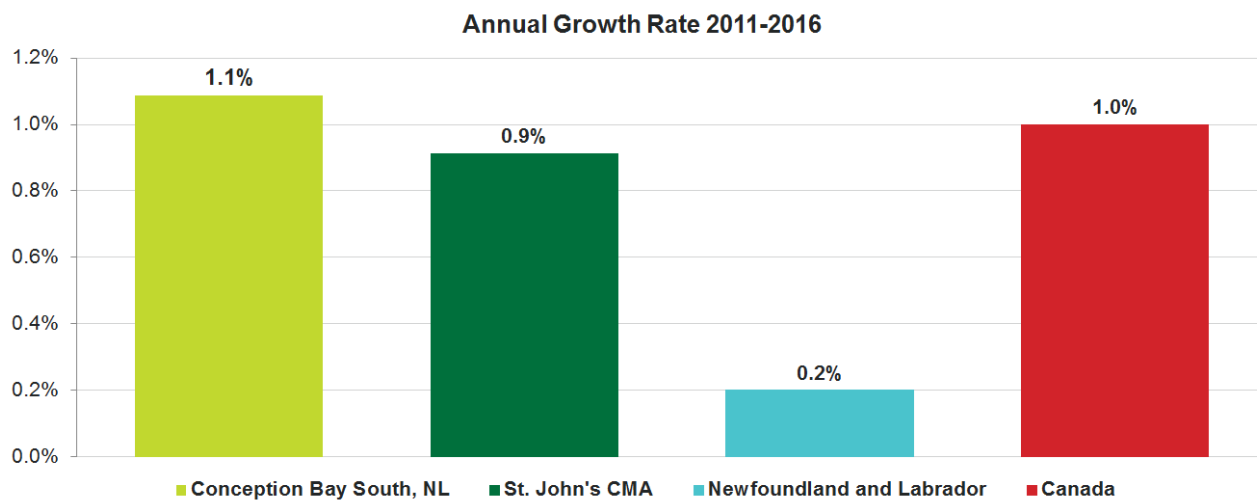

Census Made Simple Release 1

Population and Dwelling Counts

Population Counts

Quick Facts

- In 2016, Conception Bay South had a population of 26,199, representing a percentage change of 5.4% from 2011. This compares to the provincial average growth of 1.0%.
- In the last 15 years, Conception Bay South has had a total population growth of 6,427.
- In the last 5 years, the average annual growth rate has been 1.1% or 270 residents per year. Comparatively, the Province has grown 0.2% per year, while Canada has grown 1.0% per year.
- Conception Bay South is part of the census metropolitan area of St. John's, which grew 4.6% in the last 5 years.

Census Made Simple Release 1

Population and Dwelling Counts

Population Comparison

Census Made Simple Release 1

Population and Dwelling Counts

Dwelling Counts

Quick Facts

- In 2016, Conception Bay South had 10,553 private dwellings. The change in private dwellings from 2011 was 10.8%. For the St. John's CMA as a whole, the number of private dwellings increased 9.2%.
- Conception Bay South has a population density of 443.3 persons per square kilometre. This compares to the provincial density of 1.4 persons per square kilometre.