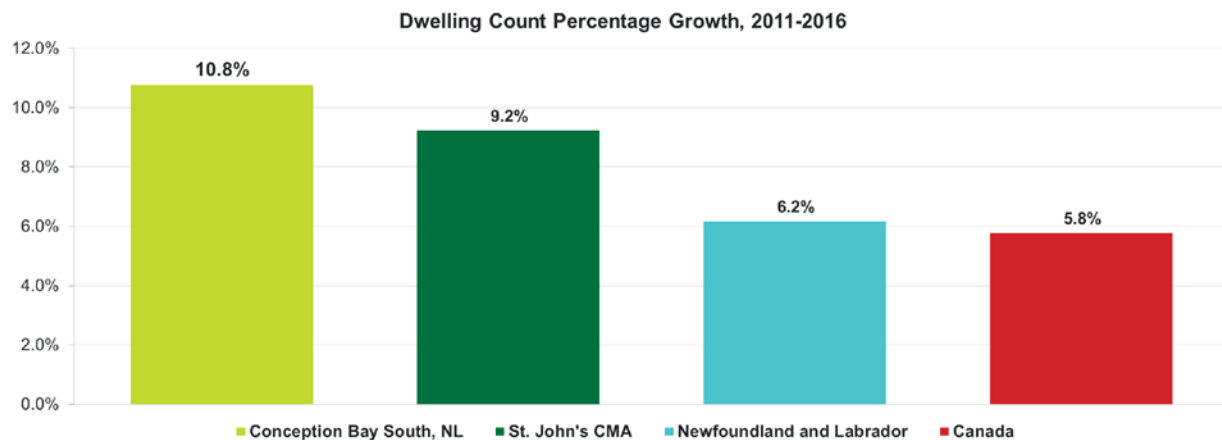

Census Made Simple Release 1

Population and Dwelling Counts

Population Counts

Quick Facts

- In 2016, Conception Bay South had a population of 26,199, representing a percentage change of 5.4% from 2011. This compares to the provincial average growth of 1.0%.
- In the last 15 years, Conception Bay South has had a total population growth of 6,427.
- In the last 5 years, the average annual growth rate has been 1.1% or 270 residents per year. Comparatively, the Province has grown 0.2% per year, while Canada has grown 1.0% per year.
- Conception Bay South is part of the census metropolitan area of St. John's, which grew 4.6% in the last 5 years.

Census Made Simple Release 1

Population and Dwelling Counts

Population Comparison

Census Made Simple Release 1

Population and Dwelling Counts

Dwelling Counts

Quick Facts

- In 2016, Conception Bay South had 10,553 private dwellings. The change in private dwellings from 2011 was 10.8%. For the St. John's CMA as a whole, the number of private dwellings increased 9.2%.
- Conception Bay South has a population density of 443.3 persons per square kilometre. This compares to the provincial density of 1.4 persons per square kilometre.