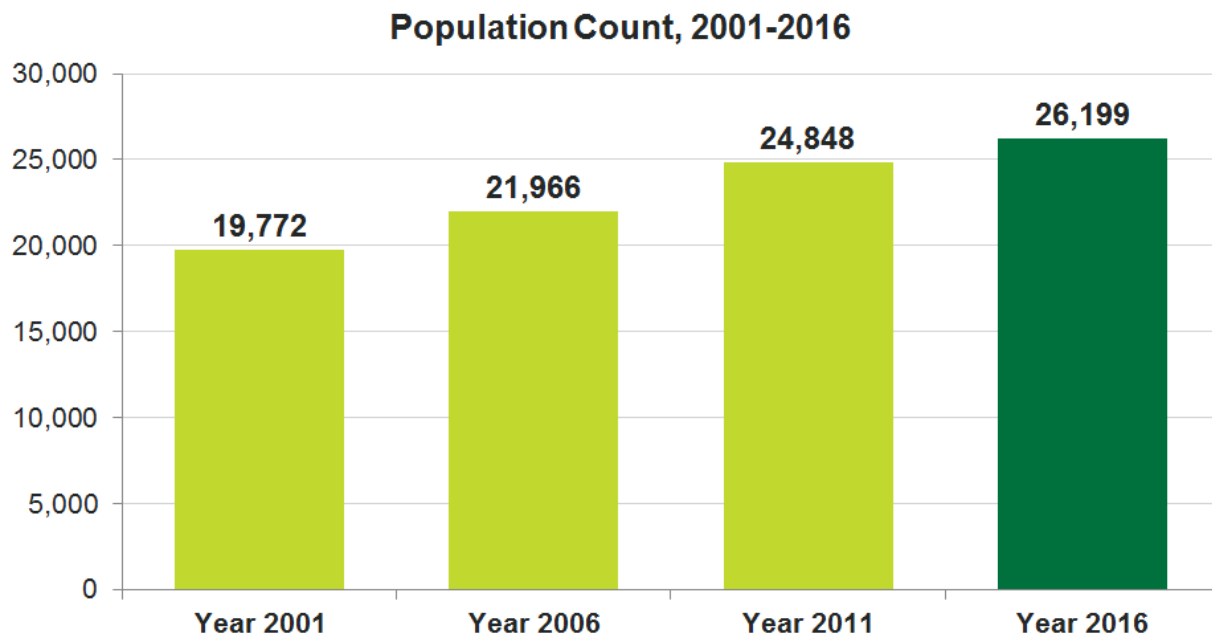

Census Made Simple Release 1

Population and Dwelling Counts

Population Counts

Quick Facts

- In 2016, Conception Bay South had a population of 26,199, representing a percentage change of 5.4% from 2011. This compares to the provincial average growth of 1.0%.
- In the last 15 years, Conception Bay South has had a total population growth of 6,427.
- In the last 5 years, the average annual growth rate has been 1.1% or 270 residents per year. Comparatively, the Province has grown 0.2% per year, while Canada has grown 1.0% per year.
- Conception Bay South is part of the census metropolitan area of St. John's, which grew 4.6% in the last 5 years.

Census Made Simple Release 1

Population and Dwelling Counts

Population Comparison

Census Made Simple Release 1

Population and Dwelling Counts

Dwelling Counts

Quick Facts

- In 2016, Conception Bay South had 10,553 private dwellings. The change in private dwellings from 2011 was 10.8%. For the St. John's CMA as a whole, the number of private dwellings increased 9.2%.
- Conception Bay South has a population density of 443.3 persons per square kilometre. This compares to the provincial density of 1.4 persons per square kilometre.