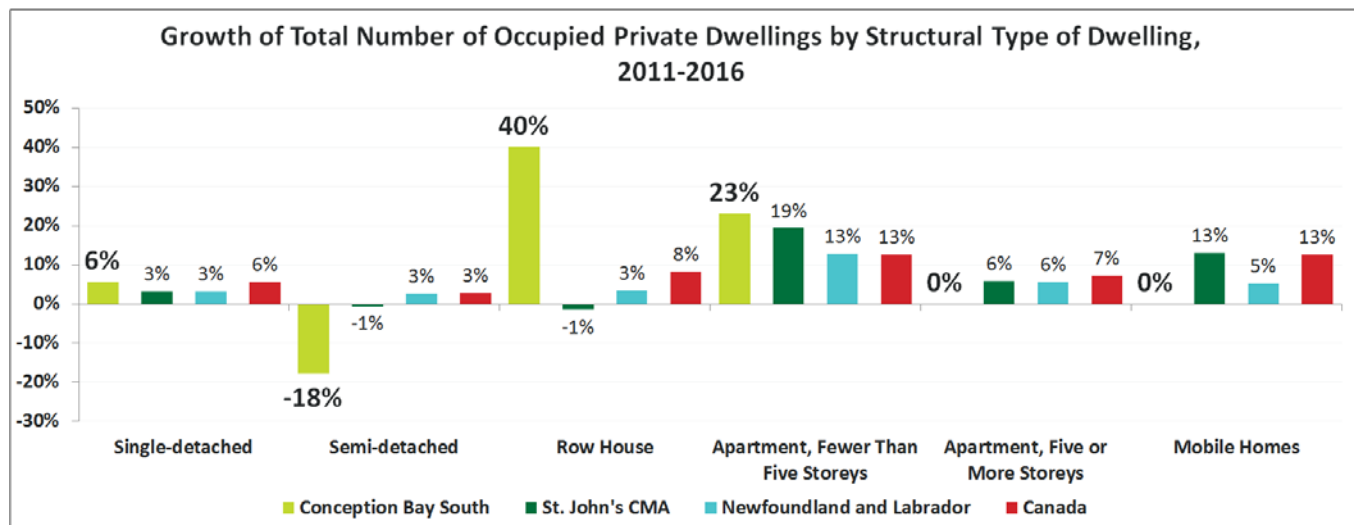

Type of Dwelling

Dwelling Characteristics