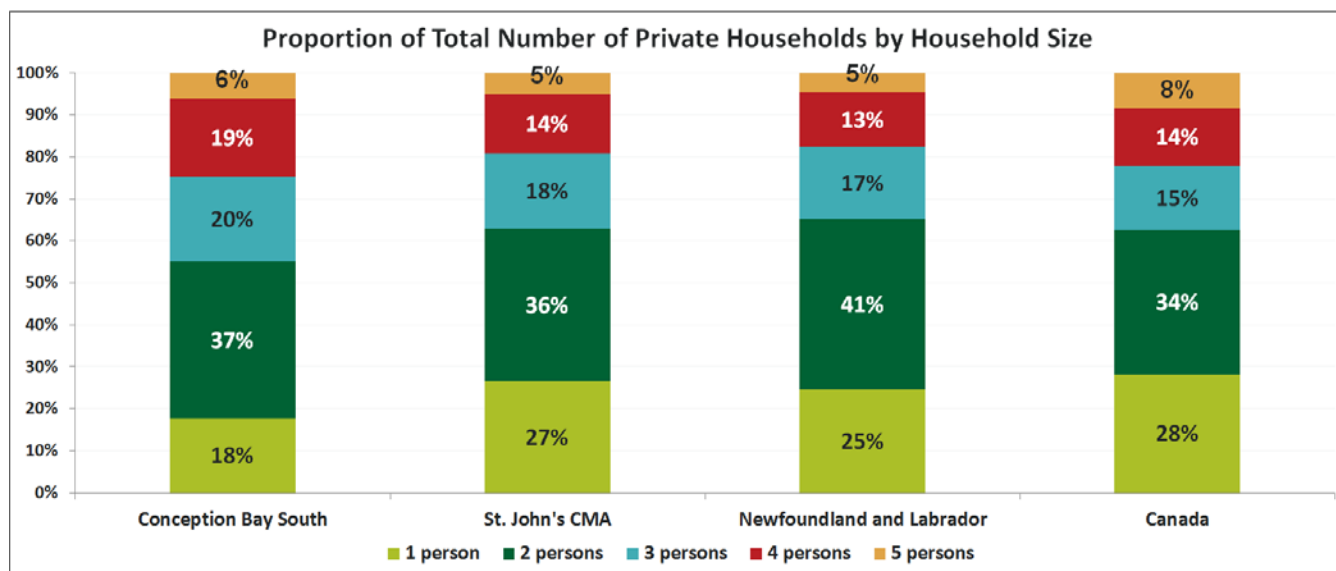

Census Made Simple Release 3

Type of Dwelling

Persons in Private Households

Average Number of Persons in Private Households

	Conception Bay South	St. John's CMA	Newfoundland and Labrador	Canada
Average number of persons in private households	2.6	2.4	2.3	2.4

Quick Facts

- The average number of persons per household in Conception Bay South is 2.6. In comparison to 2011, this has decreased. When compared to St. John's CMA, the Province and Nation, Conception Bay South has a higher average of persons per household.
- The largest growth of structure type between 2011 and 2016 continues to be single-detached homes with 410 new homes added. The second largest growth in structure types was in apartment buildings with fewer than five storeys. Comparably, Conception Bay South proportionally added more apartment buildings to its existing stock than the rest of St. John's CMA.