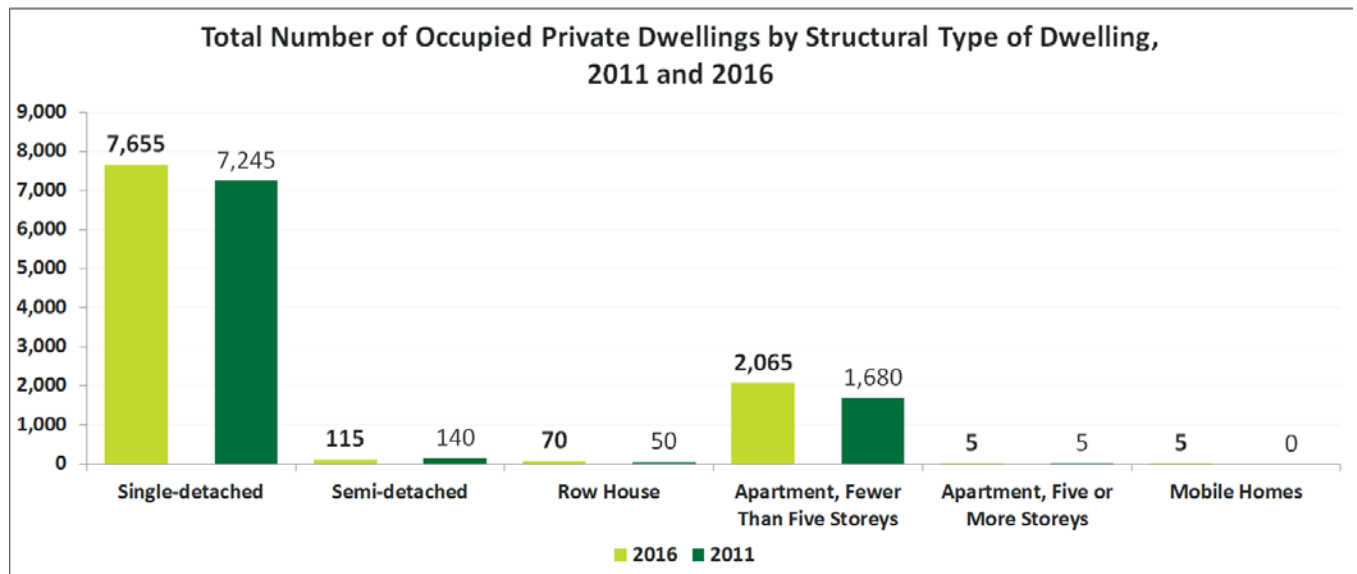

Type of Dwelling

Dwelling Characteristics